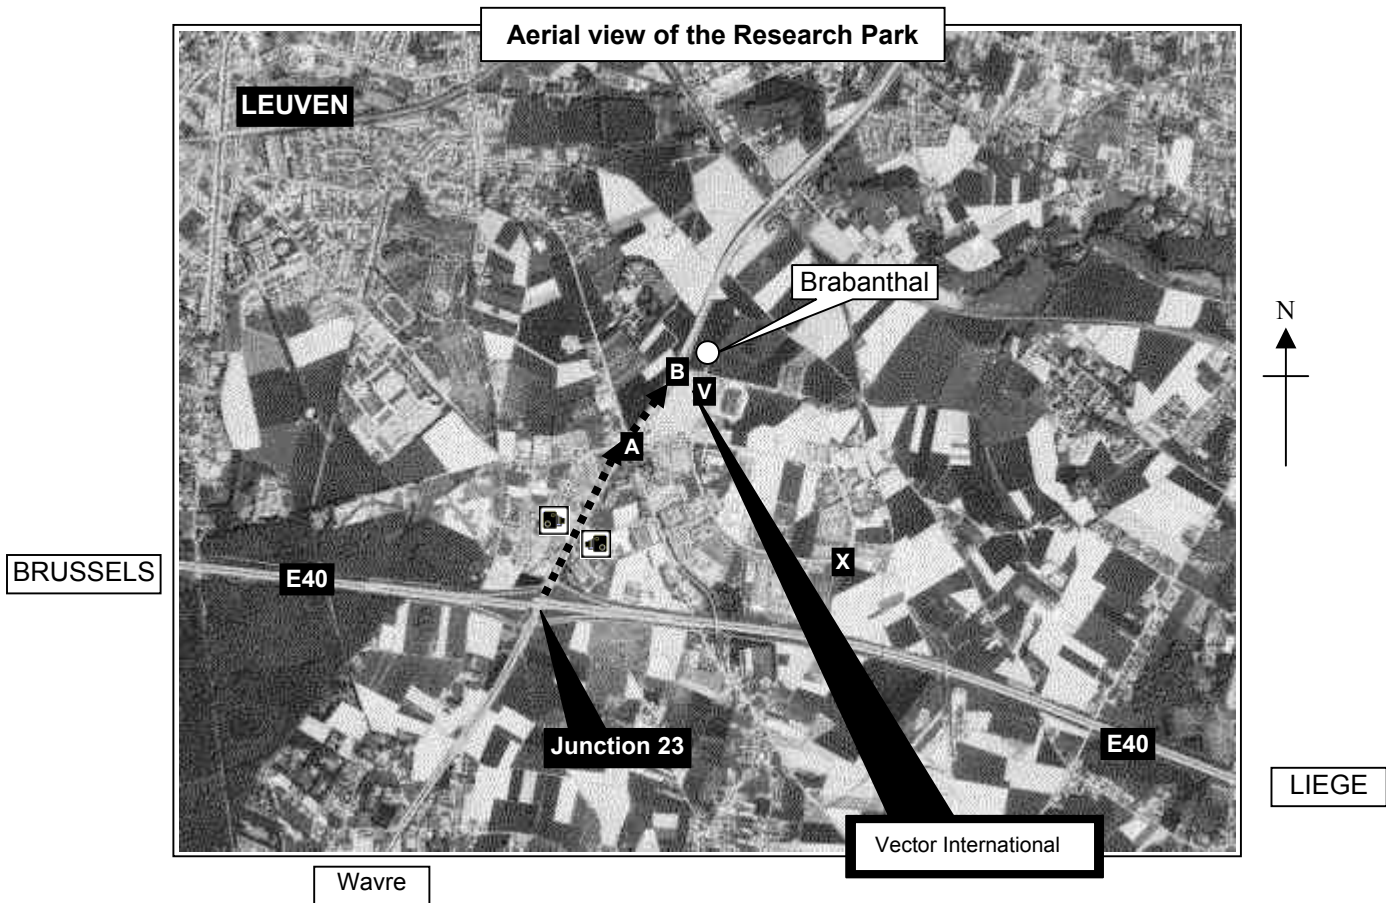

Finding Vector International

Driving to Vector:

1. Take the **E40** motorway: Brussels – Liege (Luik)
2. Leave at **Junction 23**, Haasrode and turn North on the dual-carriageway. (lookout for the cameras – 70 kph)
3. 250 metres to the traffic lights. **(A)**
Continue along the same road.
4. 200 metres to the next traffic lights. **(B)**
Filter to the right and turn right. (Brabantthal)
5. 50 metres, On the right-hand-side, No.4, first floor **(V)**

Note: **(X)** marks our previous location at Interleuvenlaan 46.

Flying to Vector:

1. Arrive at Zaventem (Brussels International airport)
2. Take a taxi (about 30 km.) using the instructions above -or- (better still) call Vector and we will collect you.

Vector International bvba
Technologielaan 4
Research Park
B-3001 LEUVEN

Tel: +32 16 402016

GPS Location:
N50.8536 (50°51'12") E4.7267 (4°43'36")